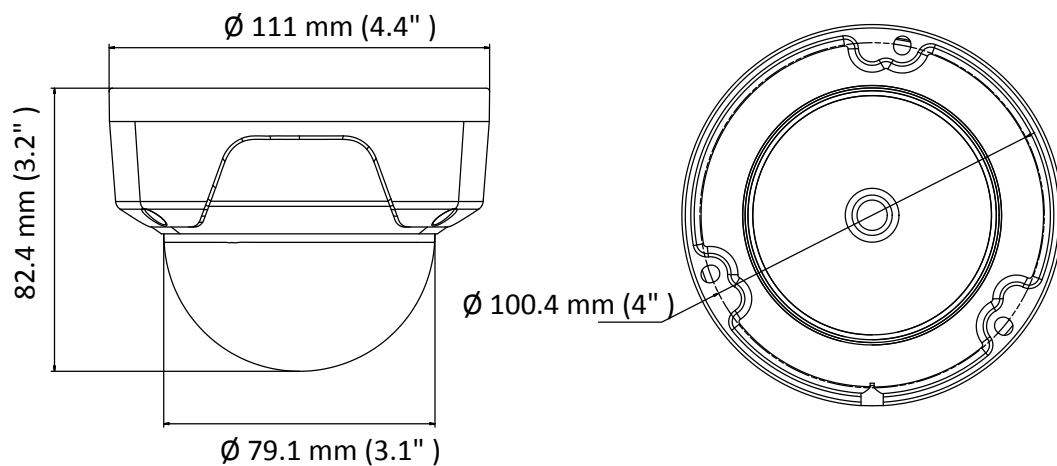

XD41SH 4MP IR Network Dome Camera

Key Features

- 1/3" progressive scan CMOS 2560 × 1440@20fps
- 2.8 mm
- H.265+, H.265, H.264+, H.264 Dual stream
- Digital WDR (Wide Dynamic Range)
- 3D DNR (Digital Noise Reduction)
- Up to 30 m IR range
- PoE (Power over Ethernet)
- IP67, IK10

Dimension