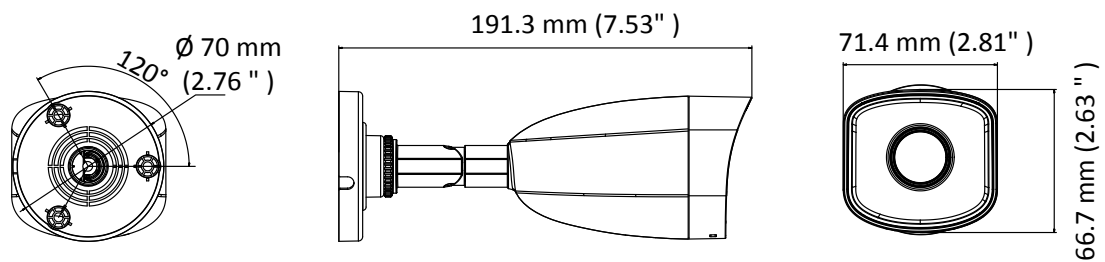

XB41SH **4 MP IR Network bullet camera**

Key Features

- 1/3" progressive scan CMOS
- 2560 × 1440@20fps
- 2.8 mm fixed lens
- H.265+, H.265, H.264+, H.264 Dual
- stream
- Digital WDR (Wide Dynamic Range)
- 3D DNR (Digital Noise Reduction) Up to 30 m IR range
- PoE (Power over Ethernet)
- IP67

Dimension