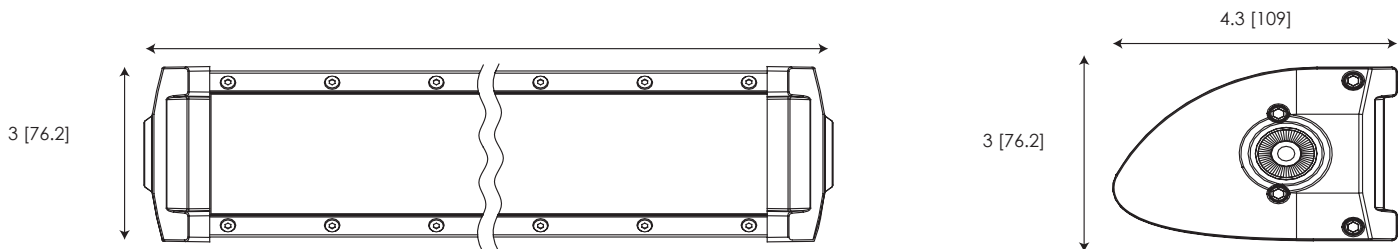

## UTILITY BARS

### LED UTILITY BARS

5-Watt / Double Row

ECCO's 5-Watt Double Row utility bars offer long, maintenance-free life expectancy, low amp draw, and extremely bright white light output. Available in a range of available lengths, each with a choice of two mounting options, these bars are an ideal choice for both commercial and recreational applications. Features include 12-24 VDC operation, 5-watt LEDs, flood, spot, or combination beam patterns, aluminum housing, polycarbonate lens, and a 3 year warranty.

#### Models

PART NO.	VOLTAGE	AMPS	LENGTH	LEDS	RAW LUMENS	TYPE
EW3208-F	12-24	3.8	8" [203]	12	2150	Flood
EW3208-S	12-24	3.8	8" [203]	12	2475	Spot
EW3214	12-24	9.3	14.3" [363]	24	6700	Combo
EW3225	12-24	17.3	25" [635]	44	12,325	Combo